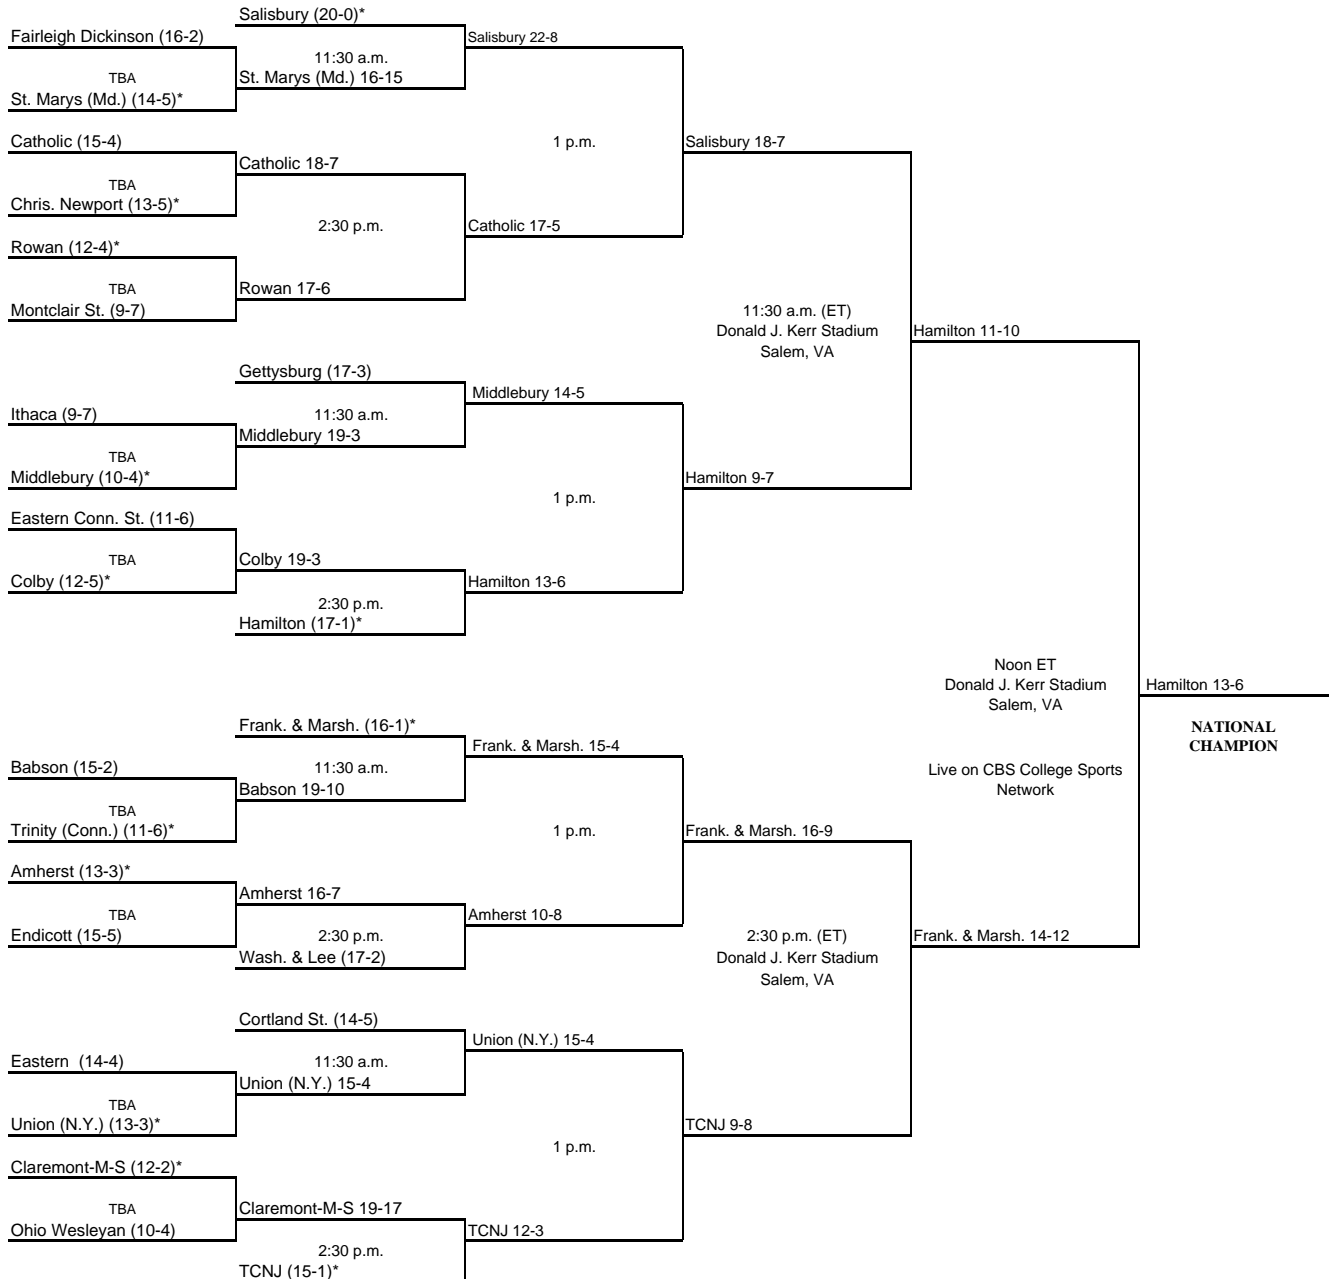

2008 LACROSSE CHAMPIONSHIP

First Round
Wednesday, May 7

Regionals
May 10-11

Semifinals
Saturday, May 17

Final
Sunday, May 18

In the first round, the home team is the host institution. After the first round the home team will be the team at the top of the respective bracket
* Host Institution